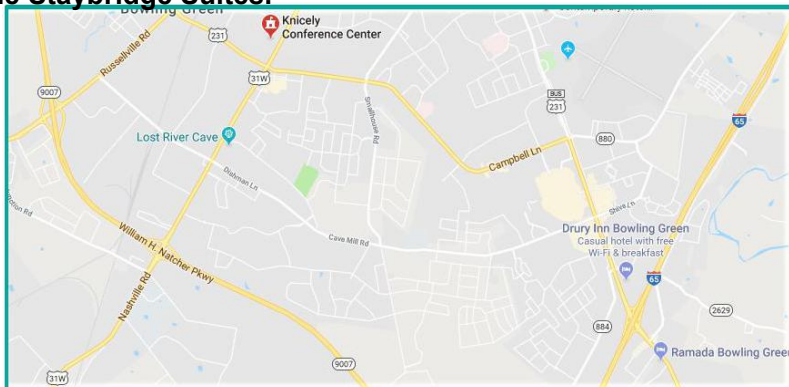

From all points: Take I-65 north or south to the Natcher Parkway (Exit 20). Take the Natcher Parkway north to Exit 6, 31-W (Franklin/Bowling Green.) Turn left if southbound, right if north bound onto 31-W (Nashville Road). Go 1.5 miles, then turn left onto Campbell Lane. Go .2 mile, then turn right at the Knicely Conference Center sign next to the Staybridge Suites.